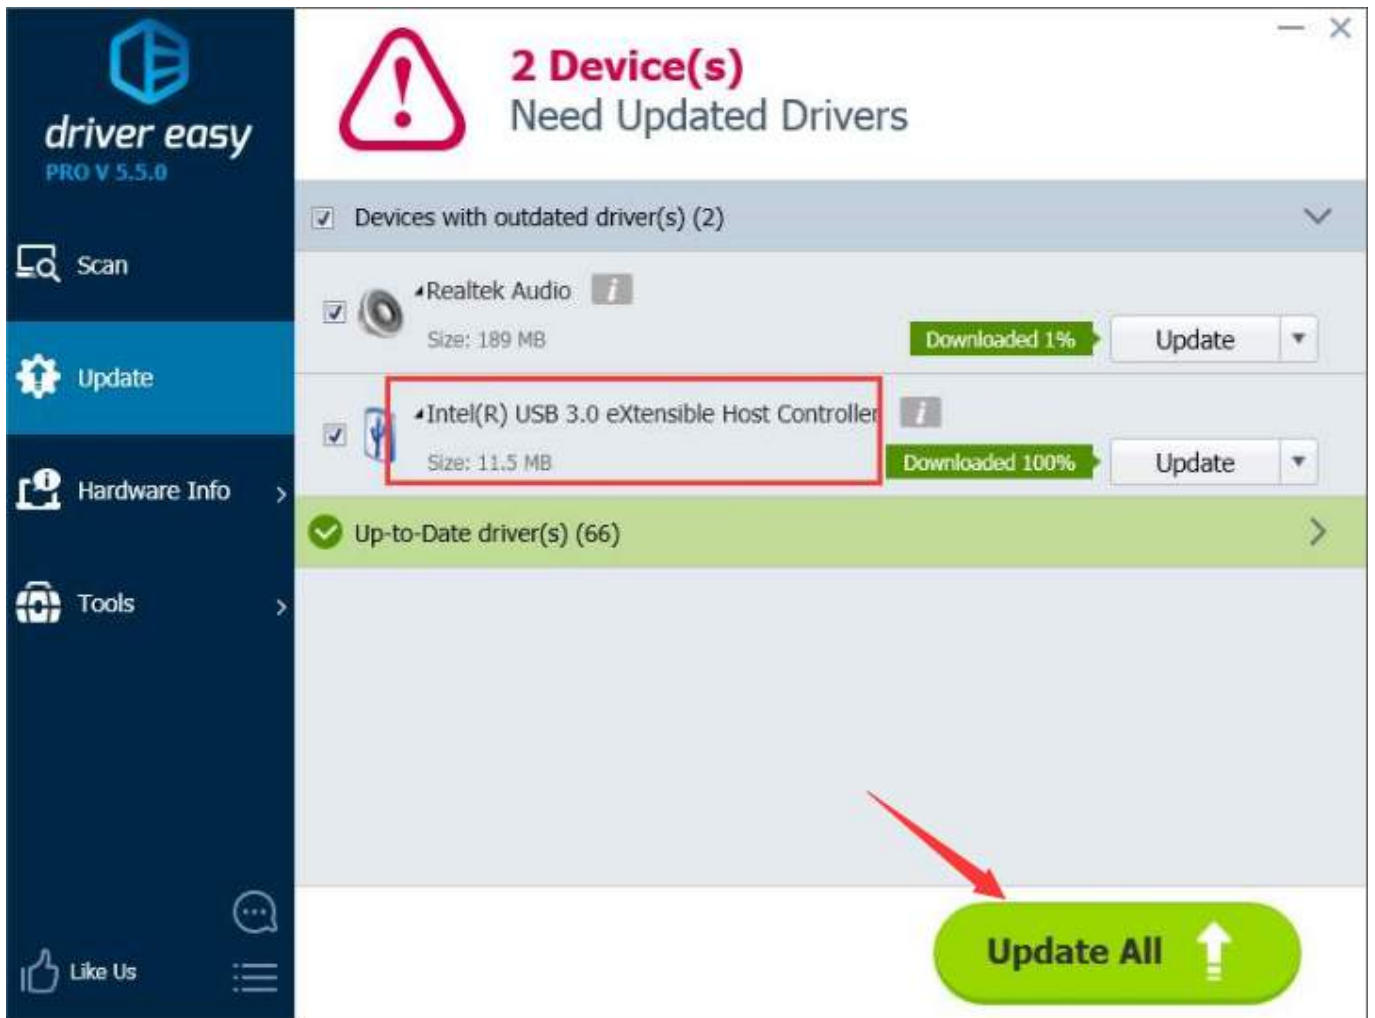

DOWNLOAD

[RX3 Driver For Windows 10](#)

[RX3 Driver For Windows 10](#)

22 Nov 2011 . Why cant I access the drivers area for my M17 RX3, it used to work, now says no drivers . OS: Windows7 SP1/Windows 10 build 10586.318.. Toshiba Dynabook Rx3 Tn266e 3hd Driver for Windows 7 32 bit, Windows 7 64 bit, Windows 10, 8, XP. Uploaded on 4/25/2018, downloaded 2130 times,.. Windows.Windows 10 64 bit, Windows 8.1 64bit, How to Download and Install Toshiba Satellite C855-1t3 Drivers? Toshiba Dynabook Rx3/t6m Drivers.. Install Toshiba dynabook RX3 TN266E/3HD laptop drivers for Windows 10 x86, or download DriverPack Solution software for automatic drivers intallation and.. Unduh driver laptop Toshiba dynabook RX3 TN266E/3HD atau pasang . Microsoft Surface ACPI-Compliant Control Method Battery . QPI Link 0 - 2D10.. Compatible with Windows 10, 8, 7, Vista and Windows XP . To get rid of RX3, the first step is to install it, scan your computer, and remove the threat. To remove.. The latest version of the software for the RX3-Lite is available on . Once done follow the steps below to install the camera software. Note: the . 2017 10 201200.. RX3 Driver For Windows 10 a4c8ef0b3e Matsushita Drivers Download by Panasonic Corporation. . dynabook RX32010Windows10 .. Support Home Portege R700-S1320 . Login . Partner Resources PRODUCT SUPPORT Drivers and Software DRIVERS & SOFTWARE COMMUNITY.. If you haven't purchased the product yet, the software will operate in a free 10-day Trial mode after you install. If you have purchased the product, simply.. 31 Jul 2015 . Polar will not launch a new driver to support the IrDa USB adapter for the new Windows 10 operating system. Polar USB IrDA adapter is.. Windows VistaWindows Media CenterTVGV-MC. 2015317 . DynaBook RX3 TM240EWin10TP . TOSHIBA System Driver Windows 8.1 (version.. 28 Nov 2018 . driver windows 10, driver windows 7, driver windows 7 32 bit, driver windows 7 64 bit, driver windows 10 64 bit, driver windows xp, driver.. 20111122 . Intel Rapid Storage Technology Driver, Ver 9.6.1.1001, 12.0MB. TOSHIBA . TOSHIBA PC Health Monitor, Ver 1.6.2.64, 26.3MB. TOSHIBA.. Download the latest drivers for your Toshiba Dynabook RX3/T9M to keep your Computer up-to-date.. 16 Nov 2018 . Use the Device Manager to update your drivers in Windows 10.. Find mazda rx3 ads in our Cars & Vehicles category. Buy and . 1974 Mazda RX3 S124A Super Deluxe Blue 4 Speed Manual Coupe . Mazda RX3 10a grill.. Exceptional performance - Your PC includes a fast processor, an internal modem, and a . Managing drivers describes how to install, update or uninstall a driver. . As the MagicGate Memory Stick is not supported on your RX3 model, the.. RBP RBP-1125SS-RX3 RX-3 Series Step Bar Stainless Steel, new , 85%OFF . durable service Master Power Window Switch for Mazda 3 2004-2009 Driver Side . 4f22b66579